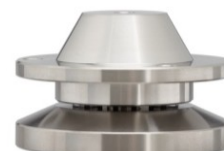

CERABASE° compact

Load capacity: 300kg (set of 4)

- stainless steel, hand-polished, height-adjustable screw-on technology, incl. assembly accessories

order no.	article	MOC
cbs-4 cmp	Cerabase 4 compact [set of 4]	580 €
cbs-3 cmp	Cerabase 3 compact [set of 3]	435 €
cbs-1 cmp	Cerabase 1 compact [single unit]	165 €

CERABASE° slimline

Load capacity: 300kg (set of 4)

- stainless steel, hand-polished, screw-on technology (slimline not height-adjustable), incl. assembly accessories

order no.	article	MOC
cbs-4 slm	Cerabase 4 slimline [set of 4]	460 €
cbs-3 slm	Cerabase 3 slimline [set of 3]	345 €
cbs-1 slm	Cerabase 1 slimline [single unit]	135 €

CERABASE° B&W

(special version for B&W series 800 / series 800 Diamond speakers)

Load capacity: 500kg (set of 4)

- stainless steel, hand-polished, height-adjustable screw-on technology, incl. assembly accessories

order no.	article	MOC
cbs-4 B&W	Cerabase 4 B&W [set of 4]	680 €
cbs-8 B&W	Cerabase 8 B&W [set of 8]	1360 €

CERAPUC°

Load capacity: 300kg (set of 4) / 225kg (set of 3)

- stainless steel, hand-polished, height-adjustable screw-on technology, incl. assembly accessories