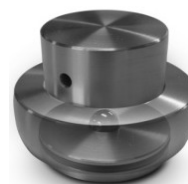

CERABASE° slimline

Load capacity: 300kg (set of 4)

- stainless steel, hand-polished, screw-on technology (slimline not height-adjustable), incl. assembly accessories

order no.	article	MOC
cbs-4 slm	Cerabase 4 slimline [set of 4]	460 €
cbs-3 slm	Cerabase 3 slimline [set of 3]	345 €
cbs-1 slm	Cerabase 1 slimline [single unit]	135 €

CERABASE° B&W

(special version for B&W series 800 / series 800 Diamond speakers)

Load capacity: 500kg (set of 4)

- stainless steel, hand-polished, height-adjustable screw-on technology, incl. assembly accessories

order no.	article	MOC
cbs-4 B&W	Cerabase 4 B&W [set of 4]	680 €
cbs-8 B&W	Cerabase 8 B&W [set of 8]	1360 €

CERAPUC°

Load capacity: 300kg (set of 4) / 225kg (set of 3)

- stainless steel, hand-polished, height-adjustable screw-on technology, incl. assembly accessories

CERAONE

Optimum range of application: Up to 120 kg (set of 4)

Dimensions: Výška : 26mm; Ø vonkajší : 25mm; Ø vnútorný valec: 17mm

Load capacity: 120 kg pre 1 set / 4 ks

- aluminum silver or black anodized - height-adjustable screw-on technology