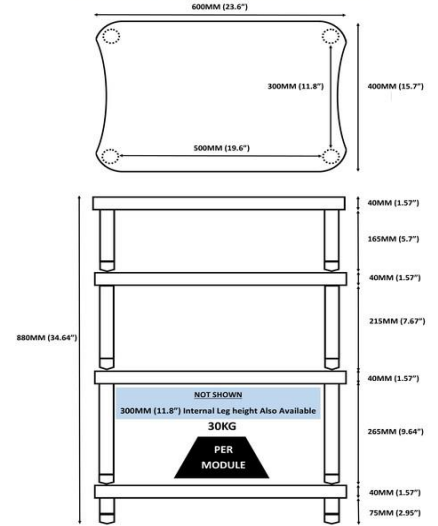

ATACAMA EVOQUE 60-40 SE2 MODULAR HIFI SUPPORT