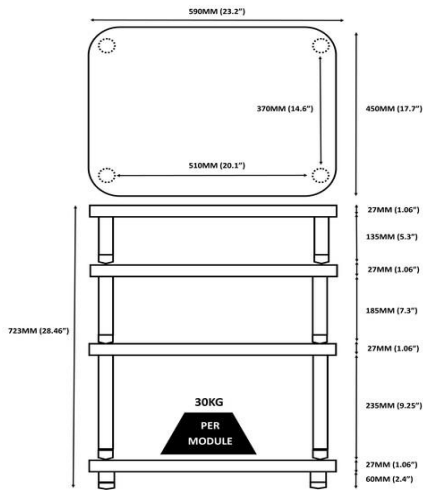

APOLLO STORM 6 FOUR SHELF MODULAR HIFI SUPPORT