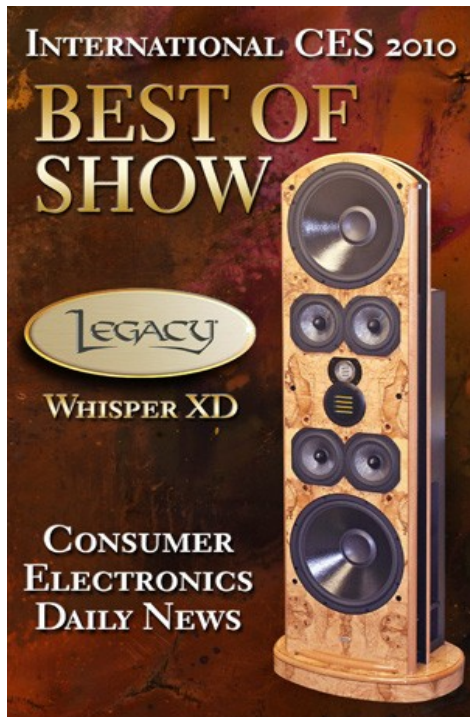

WHISPER XDS