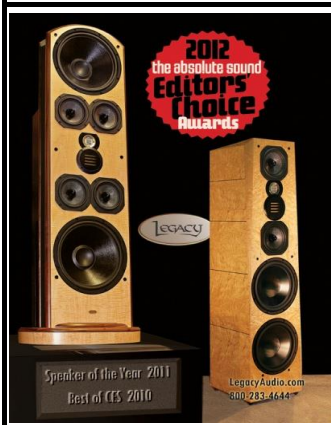

President, Legacy Audio

V SYSTEM

AERIS

2019  
the absolute sound  
EDITORS'  
CHOICE  
AWARDS

FOCUS SE

WAVELET

*"Not just better. Dramatically better."*

*"A fabulously enjoyable loudspeaker."*