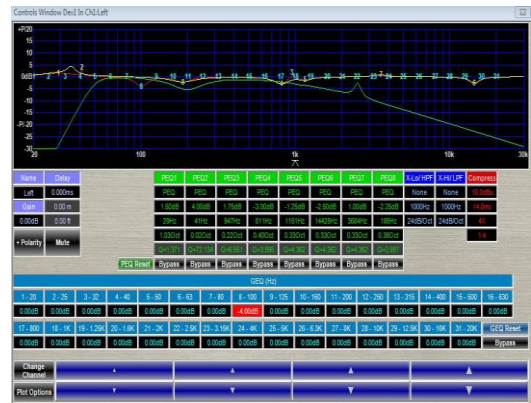

"...THE LEGACY AERIS IS THE AVATAR OF WHAT THE NEXT GENERATION OF SPEAKERS SHOULD BE."
- ANTHONY H. CORDESMAN
THE ABSOLUTE SOUND, ISSUE 235