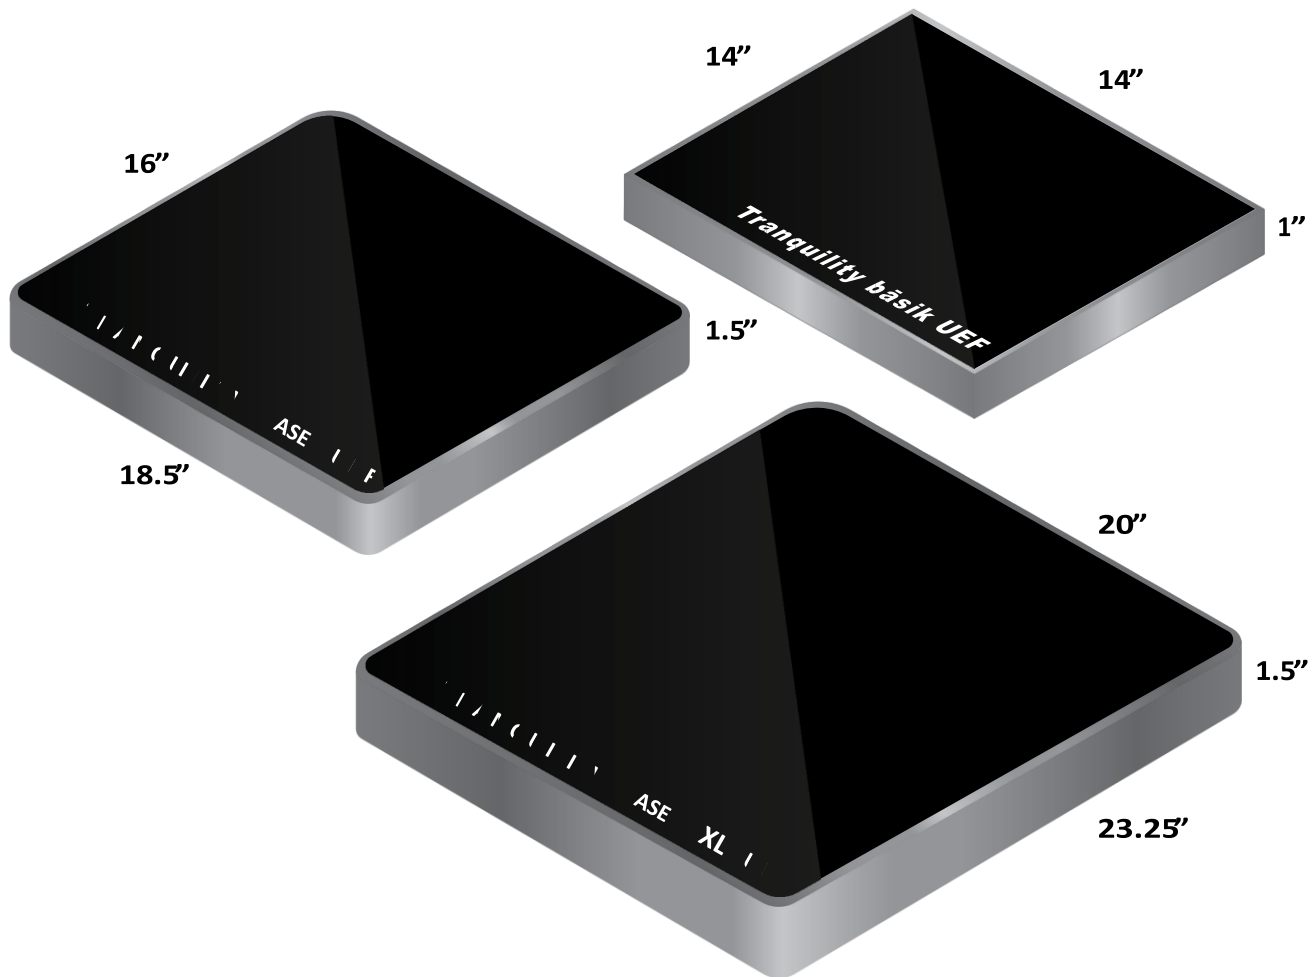

Tranquility **bāsik** UEF

Frame color options: S	ilver or Black	each
MSRP	€ 1,550.00	

Tranquility **Base** UEF

Frame color options: Silver or Black	each
MSRP	€ 2,750.00

Tranquility **Base XL** UEF

Frame color options: Silver or Black	each
MSRP	€ 3,950.00