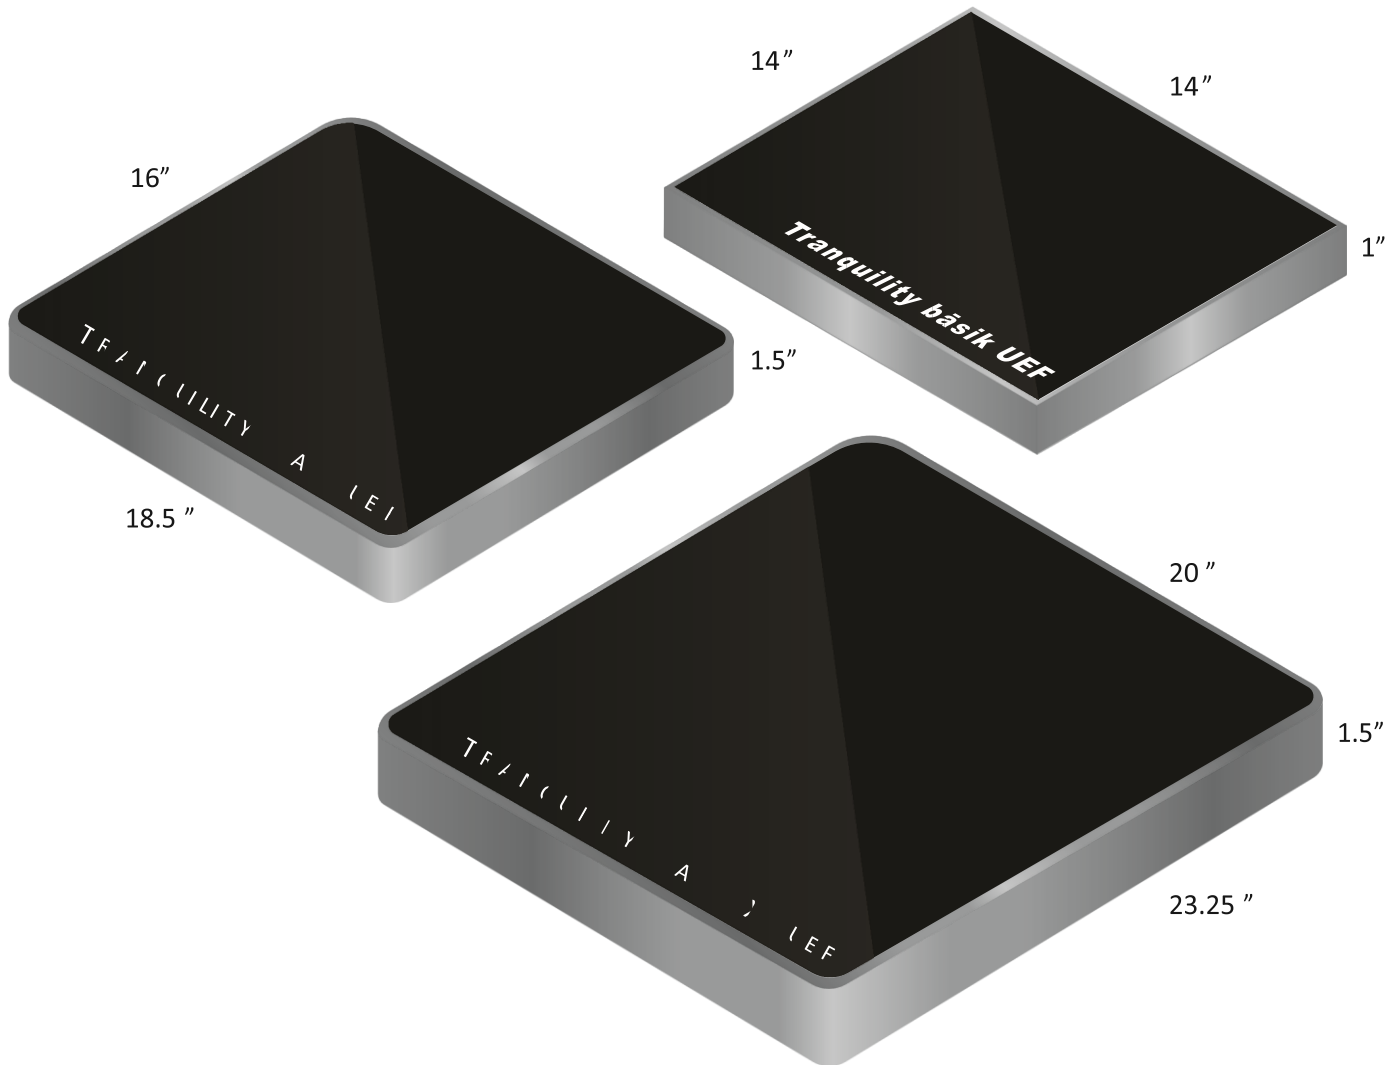

MSRP $3,950.00

MSRP $89.95

BLACK Fuse

each

MSRP $119.95

BLUE Fuse

each

MSRP $149.95

5mm x 20mm SLO- iLO		
100mA	160mA	200mA
250mA	315mA	500mA
630mA	800mA	1A
1.25A	1.6A	2A
2.5A	3.15A	4A
5A	6.3A	8A
10A	12.5A	16A

5mm x 20mm FAST- 3LO		
50mA	160mA	200mA
250mA	500mA	800mA
1A	1.6A	2A
2.5A	3.15A	4A
5A	6.3A	8A
10A	12.6A	16A

6.3mm x 32mm SLO-BLO		
250mA	500mA	800mA
1A	1.6A	2A
2.5A	3.15A	4A
5A	6.3A	8A
10A	12.5A	15A
16A	20A	

6.3mm x 32mm FAST-BLO	
250mA	500mA
1A	1.6A
2.5A	3.15A
5A	6.3A
10A	12.5A
16A	20A

Note: Additional Fuse values are made available frequently and may not be listed here. Contact us to make a special request or to receive a copy of our Quantum Fuse Worksheet.