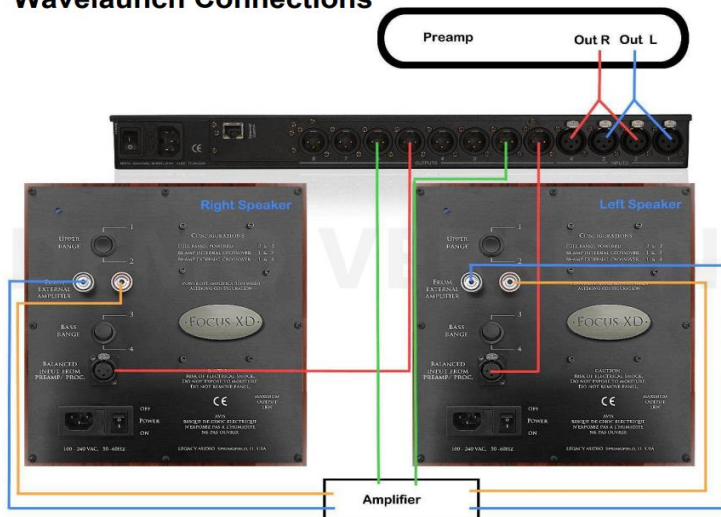

Novinka máj 2022

Signature XD

Wavelet Connections

Focus XD Rear Panel

Wavelaunch Connections

Happy 2019 !

We are thrilled to kick off the New Year with 3 Editors' Choice Awards from The Absolute Sound for the V System with Wavelet, Aeris with Wavelet, and the Focus SE. This marks the 8th consecutive award for the time-tested Focus SE.