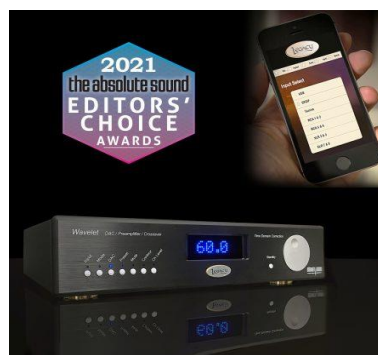

The VALOR also received the Gold Show Award for Best Sound at Capital Audio Fest in Washington D.C. AVShowroom's Peter Breuninger remarked: "Outstanding speaker! It's giving you spatiality; it's giving you tone, image specificity, image density. I really got to hear Bill's genius here. If you're a music lover and if you're into hifi too, it's ticking off all the boxes."

2018 ended on a high note with several Legacy models receiving "Best of 2018" commendations. The Calibre monitor was awarded "Best Speaker" for 2018 from the Audio Beatnik, the Foundation subwoofer received "Best Subwoofer" of 2018 from Secrets of Home Theater & High Fidelity and Wavelet received a "2018 Product of the Year" award from The Absolute Sound.

Legacy has set a technological milestone, where recent performance gains are landmark improvements – more so than any time in my career. Legacy will continue to push the envelope in acoustic design, offering more powered designs, improved materials and state-of-the-art DSP.

Consistent with our commitment to value and owing to our U.S. based factory we have avoided price increases wherever possible. With your efforts, we look forward to another successful new year!

Bill Dudleston
President, Legacy Audio