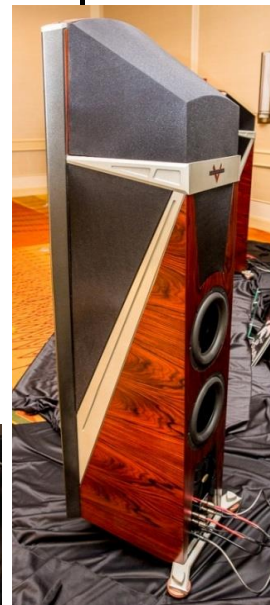

Hodnotenia Recenzentov z HE show RMAF: "You want Diana Krall in your listening room? I've heard systems that can weave that illusion quite compellingly. But an electrified Bob Dylan. Abig band like Bassie or Ellington , or heaven forbid, a full-scale orchestra? That's a much harder trick. It takes something different to pull that off. Something like the Legacy V. **"The Legacy V is the Best of Show!"** - James Darby, Stereo Mojo ;

- "I saw it. I heard it.This is it. Welcome to the top!" -Tom Richard;

- "I was completely distracted by the insanely real textures slapping and thrumming out of an upright double-bass."

"In the expensive category of best sounding systems, it was a bit of a mismatch, price-wise, between the not cheap but great sounding Legacy V speakers and the crazy expensive Focal Grand Utopia ($195,000 a pair). Either of these systems is "to die for!" - Don Disbennett, Secrets of Home Theater & HiFi

- "Every now and again, your friends surprise you. And not in a "hey, is that a head in your fridge?" kind of a way. More in a "hey, did you just just add a president to Mt Rushmore?" kind of way." - Scot Hull, The Audio Traveler - -

"Legacy Audio V is a Stunner. It dropped my seat somewhere in the first three rows of a concert. Holy cow." - Scot Hull, The Audio Traveler / - "Really excellent imaging." Mike Davis, Audio Federation;