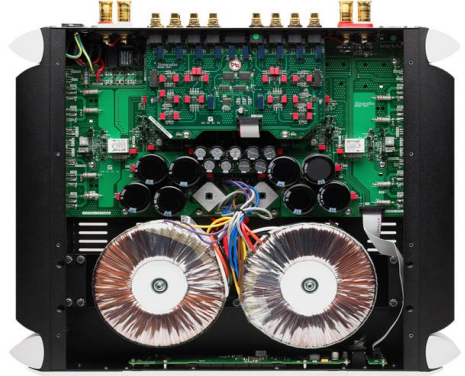

A new version of the MiND app is now available.

New features include:

- Tile view with album artwork
- Position slider to scan within the current track
- Playlists can now be saved
- Faster read access times of music library contents
- Real-time search within music browser categories
- New browser tab menu
- Enhanced GUI
- and much more ...