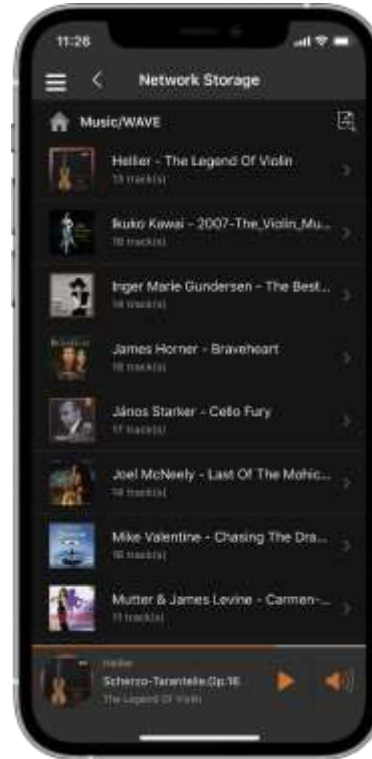

# VitOS Orbiter

Orbiter

Download on the  
App Store

GET IT ON  
Google Play

Browsing in the  
same LAN. →

Choosing the  
audio approach. →

Exploring the  
music collection →

Presenting the  
music metadata →