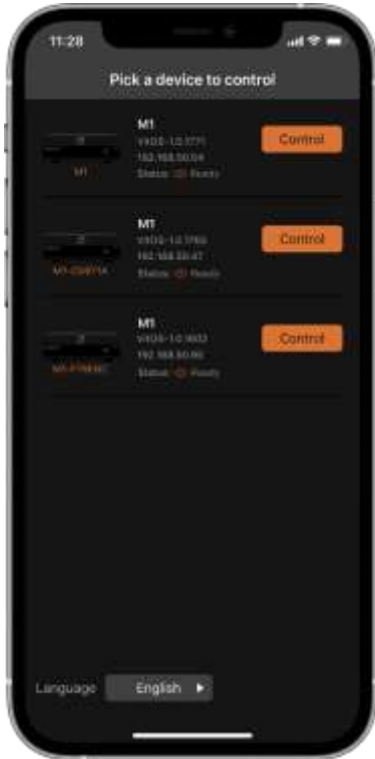

Browsing in the
same LAN. →

Choosing the
audio approach. →